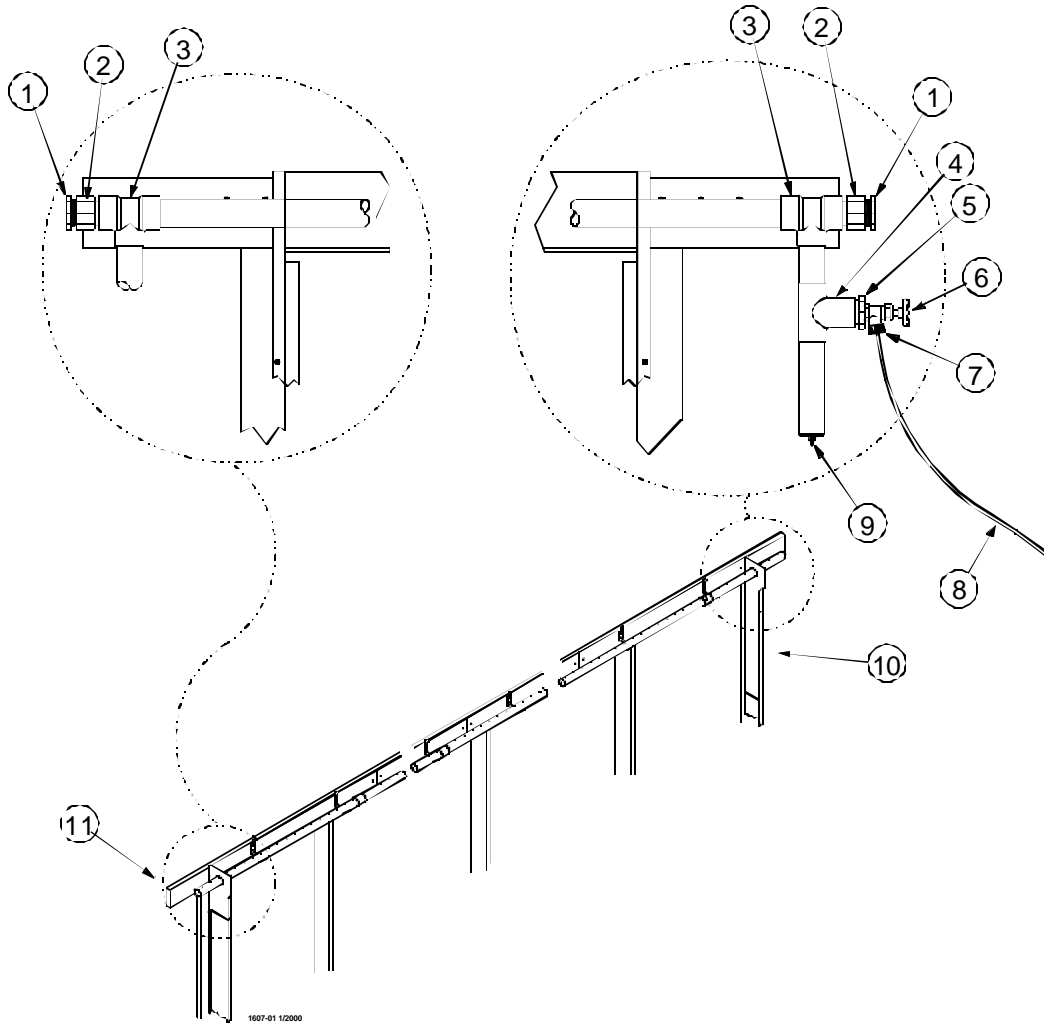

Turbo Cool

Distribution Pipe End Fitting Update

The PVC fittings used at the two ends of the Distribution Pipe in the Chore-Time Turbo Cool System have been changed. Install the fittings as shown below

Item	Description	Part No.	Qty
1	2" PVC Threaded Pipe Plug	45749	2
2	2" PVC Adapter (slip to female pipe thread)	45748	2
3	2" x 1-1/2" PVC Tee	41427	2
4	1-1/2" PVC Tee	38618	1
5	1-1/2" x 3/4" PVC Bushing (slip to female pipe thread)	38672	1
6	3/4" Bleed-Off Valve	9255	1
7	Hose Barb Cap	24111	1
8	1/4" Black Bleed-Off Hose	14454-144	1
9	1-1/2" Drain Plug	38476	1
10	Inlet End	—	—
11	Sump End	—	—