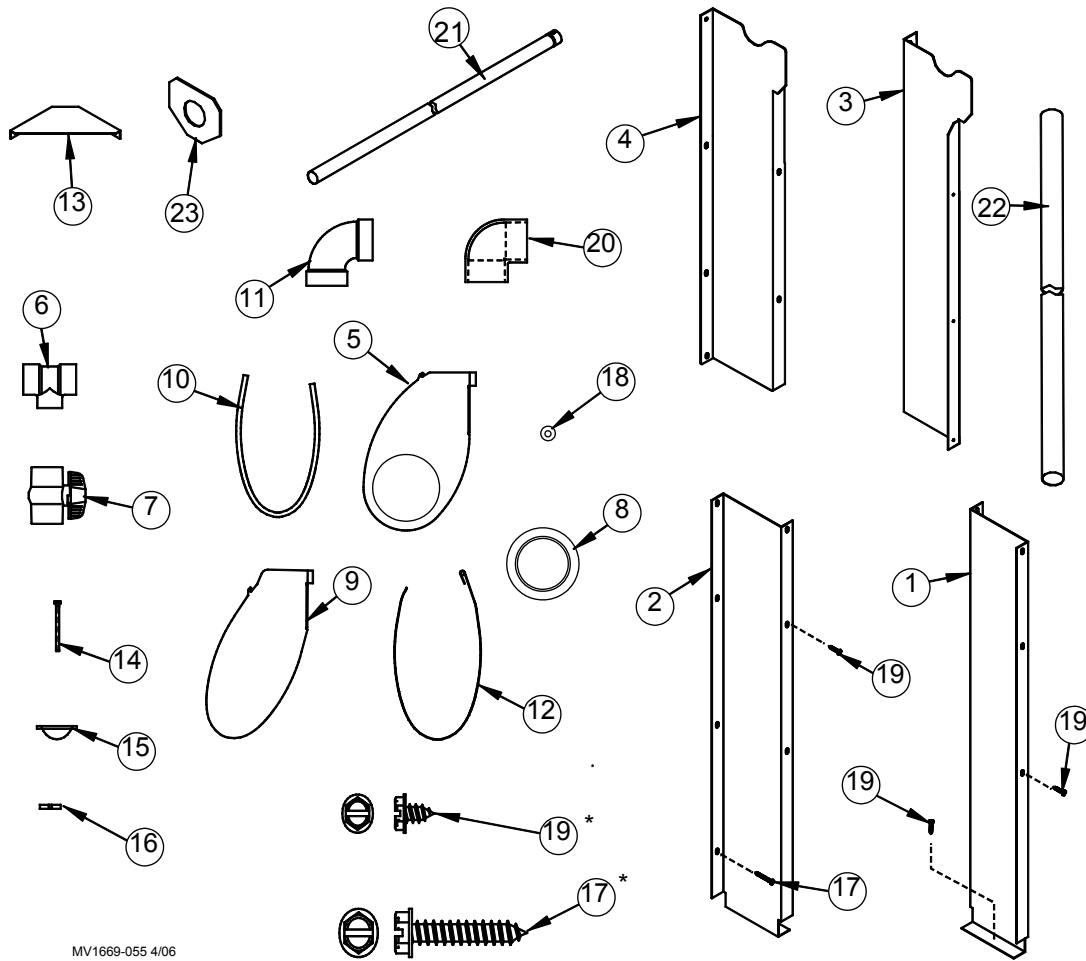

# Turbo-Cool™ 90° Around the Corner Kit (50464)

# Part Numbers

MV1669-055 4/06

Item	Description	Part No.
1	RH Lower End Panel	46555-1
2	LH Lower End Panel	46555-2
3	RH Upper End Panel	46556-1
4	LH Upper End Panel	46556-2
5	Insert, TurboCool w/5" Hole	46909
6	2x2x1.5 PVC Tee	41427
7	1.5 PVC Ball Valve	44039
8	4" Pipe to Tank Gasket	46061
9	Trough Insert	46309
10	1/8 Round Rubber Trim	46310-1
11	4" PVC 90° Elbow	46583
12	Clamp Strap	46100

Item	Description	Part No.
13	End Panel Support	44391
14	Bolt, 5/16-18 x 4-1/2	52607
15	Insert Washer	52609
16	Nut, 5/16-18 Special	52606
17	1/4 x 1-1/2 Lag Screw	41561
18	1 x .275 SS Washer	2955-52
19	#10-16 x .5 HH SS Screw	38613
20	2" PVC 90° Elbow	50465
21	2" x 40" PVC Pipe	50484
22	4"-40" PVC Pipe (Trough Connector)	40472-4
23	Pipe Gasket	46585