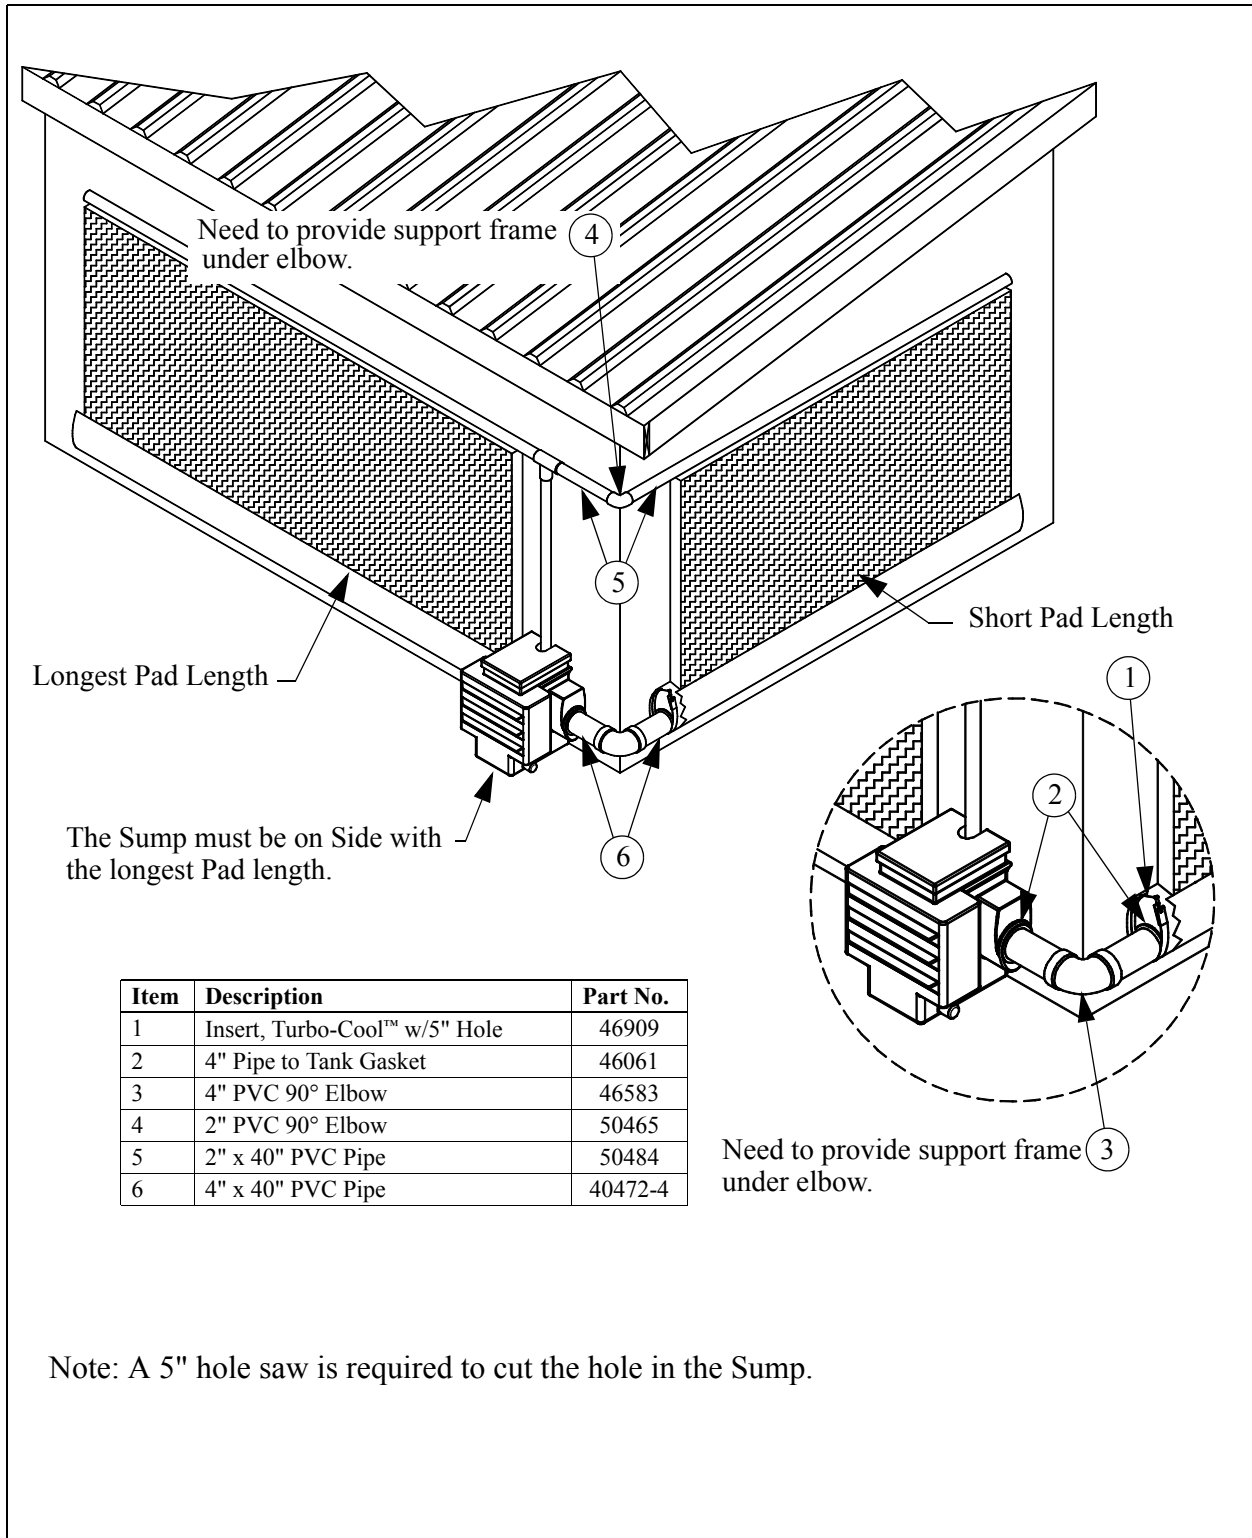

# Turbo-Cool™ 90° Around the Corner Kit (50464)

# Part Numbers

MV1669-055 4/06

Item	Description	Part No.
1	RH Lower End Panel	46555-1
2	LH Lower End Panel	46555-2
3	RH Upper End Panel	46556-1
4	LH Upper End Panel	46556-2
5	Insert, TurboCool w/5" Hole	46909
6	2x2x1.5 PVC Tee	41427
7	1.5 PVC Ball Valve	44039
8	4" Pipe to Tank Gasket	46061
9	Trough Insert	46309
10	1/8 Round Rubber Trim	46310-1
11	4" PVC 90° Elbow	46583
12	Clamp Strap	46100

Item	Description	Part No.
13	End Panel Support	44391
14	Bolt, 5/16-18 x 4-1/2	52607
15	Insert Washer	52609
16	Nut, 5/16-18 Special	52606
17	1/4 x 1-1/2 Lag Screw	41561
18	1 x .275 SS Washer	2955-52
19	#10-16 x .5 HH SS Screw	38613
20	2" PVC 90° Elbow	50465
21	2" x 40" PVC Pipe	50484
22	4"-40" PVC Pipe (Trough Connector)	40472-4
23	Pipe Gasket	46585