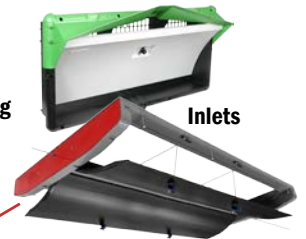

PIGTEK HOG PRODUCTION SYSTEMS

Feed Bins

Chore-Time® Controls

Heaters

Electronic Sow Feeding

Inlets

eYeGrow™ Weight Monitor

Chain Disc Conveyors